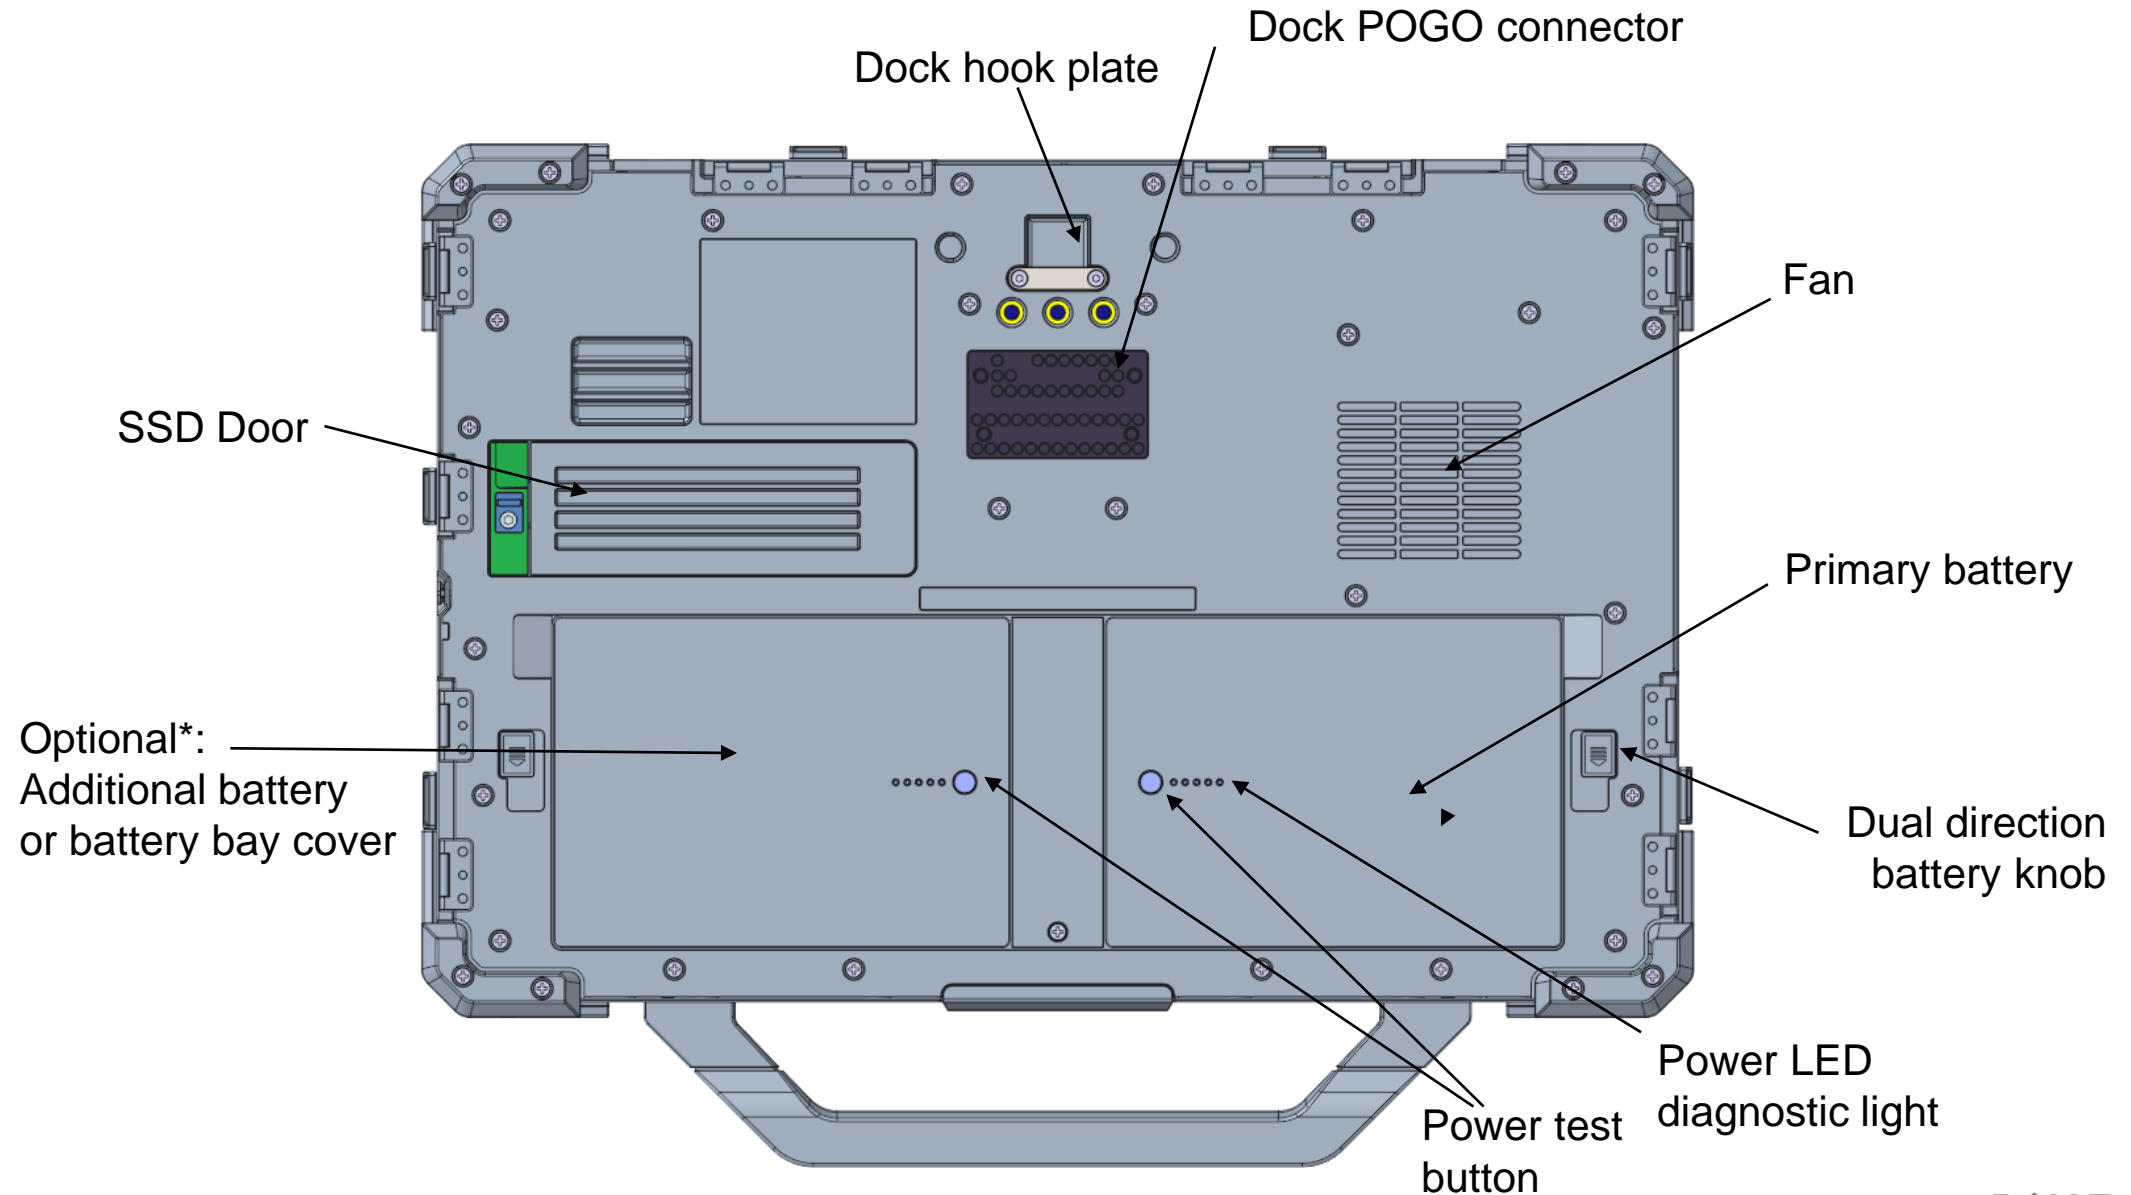

5430/7330– Vista inferior