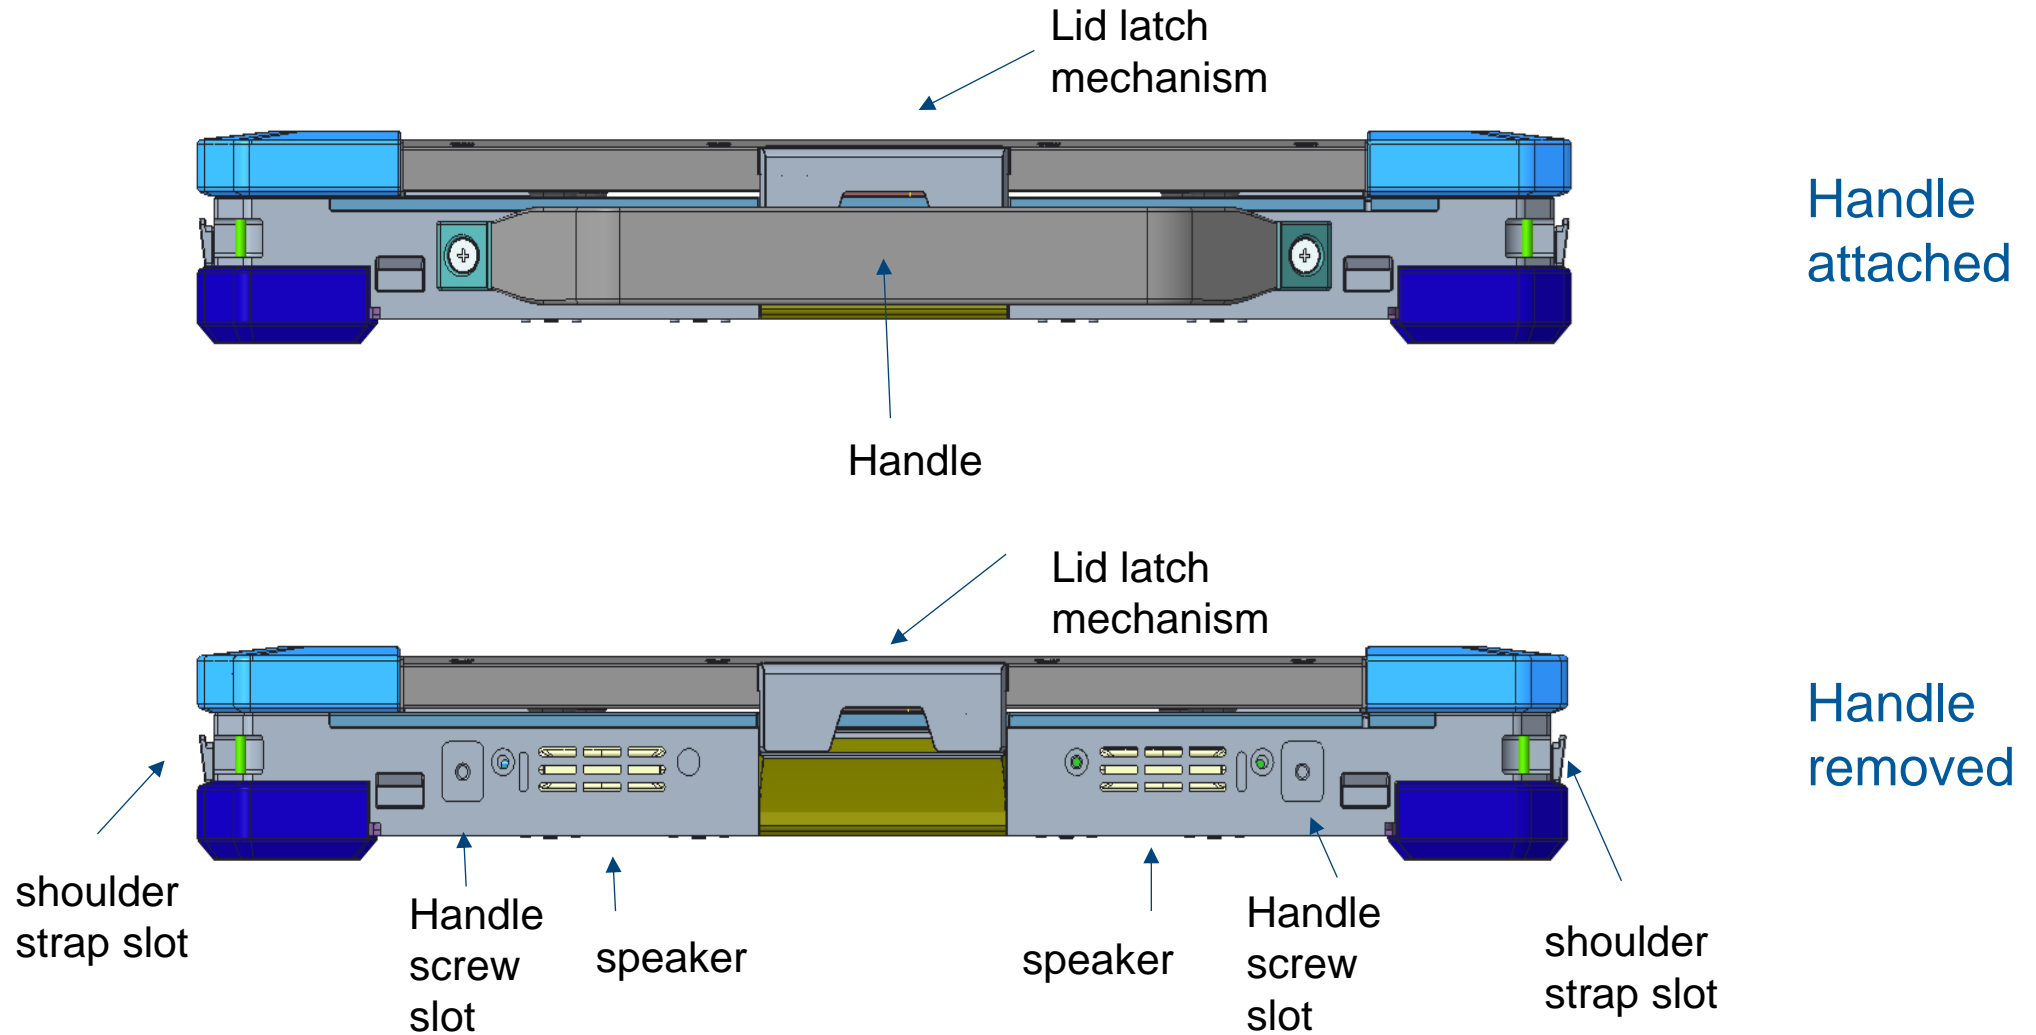

5430/7330 – Vista frontal